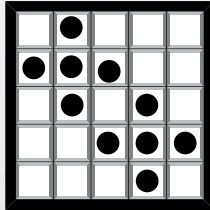

21 **DIAMOND NECKLACE**

\$500

Blue

22 **AIRPLANE**

\$500

Orange

SPECTACULAR BINGO

6-On Entry \$25

9-On Entry \$28

6-On Extra \$11

23

ARROW
\$500
Green

24

CHEVRON
\$500
Yellow

25

BROKEN PYRAMID
Extra 3-On \$2
\$1,000
Pink

26

DOUBLE CROSS
\$500
Grey

27

SEESAW
\$500
Olive

28

**STRAIGHT BINGO
& SMALL FOUR
CORNERS**
\$500
Brown

29

BONANZA
1-On \$1, Trade 1 for 2
\$1000