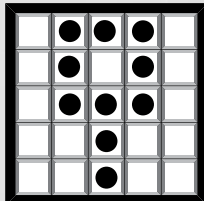

\$200

Blue, Orange, Green, Yellow, Pink, Gray

GAMES 7-12 **TRIPLE CRAZY BINGO**
Three Lines with
Two Wild Numbers

\$300

Olive, Brown, Red, Purple, Black, Aqua

13 **STRAIGHT BINGO**
No Four Corners

\$500

Lime

14 **SPECIAL-LETTER A**

Extra 3-On \$2

\$1000

Tan

15 **LOLLIPOP**

\$500

Blue

16 **ONE AWAY LETTER X**