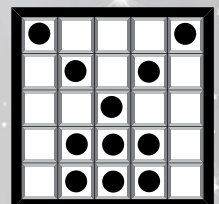

Yellow

19 **BINGO BUNNY**

Extra 3-On \$2

\$1000

Pink

20 **STRAIGHT BINGO & FOUR CORNERS**

\$500

White

21 **DIAMOND NECKLACE**

\$500

Blue

22 **AIRPLANE**

\$500

Orange

SPECTACULAR BINGO

6-On Entry \$25

9-On Entry \$28

6-On Extra \$11

23

ARROW
\$500
Green

24

CHEVRON
\$500
Yellow

25

BROKEN PYRAMID
Extra 3-On \$2
\$1,000
Pink