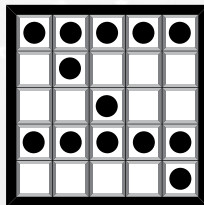

SPECTACULAR Bingo

SALES BEGIN AT 8AM • SESSION BEGINS AT 10AM

6-On Entry \$25

9-On Entry \$28

6-On Extra \$11

Handheld tablets require a minimum of two (2) extra packs to play.

GAMES 1-6 **TRIPLE CRAZY BINGO**
Three Lines with
Two Wild Numbers

\$200

Blue, Orange, Green, Yellow, Pink, Gray

GAMES 7-12 **TRIPLE CRAZY BINGO**
Three Lines with
Two Wild Numbers

\$300

Olive, Brown, Red, Purple, Black, Aqua

13 **STRAIGHT BINGO**
No Four Corners

\$500

Lime

14 **SPECIAL-LETTER A**

Extra 3-On \$2

\$1000

Tan

15 **LOLLIPOP**

\$500

Blue

16 **ONE AWAY LETTER X**