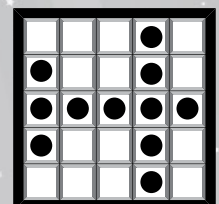

Yellow

19 **BINGO BUNNY**

Extra 3-On \$2

\$1000

Pink

20 **STRAIGHT BINGO & FOUR CORNERS**

\$500

White

21 **DIAMOND NECKLACE**

\$500

Blue

22 **AIRPLANE**

\$500

Orange

SPECTACULAR BINGO

6-On Entry \$25

9-On Entry \$28

6-On Extra \$11

23

ARROW
\$500
Green

24

CHEVRON
\$500
Yellow

25

BROKEN PYRAMID
Extra 3-On \$2
\$1,000
Pink

26

DOUBLE CROSS
\$500
Grey

27

SEESAW
\$500
Olive

28

**STRAIGHT BINGO
& SMALL FOUR
CORNERS**
\$500
Brown

29

BONANZA
1-On \$1, Trade 1 for 2
\$1000