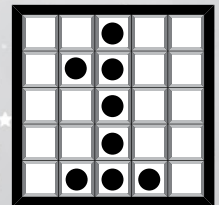

14 **SPECIAL-LETTER A**

Extra 3-On \$2

\$1000

Tan

15 **LOLLIPOP**

\$500

Blue

16 **ONE AWAY LETTER X**

\$500

Orange

17 **NUMBER ONE**

\$500

Green

15-Minute Break

18 **CRAZY T**

\$500

Yellow

19 **BINGO BUNNY**

Extra 3-On \$2

\$1000

Pink

20 **STRAIGHT BINGO & FOUR CORNERS**

\$500

White