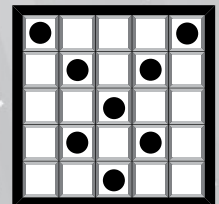

Yellow

19 **BINGO BUNNY**

Extra 3-On \$2

\$1000

Pink

20 **STRAIGHT BINGO & FOUR CORNERS**

\$500

White

21 **DIAMOND NECKLACE**

\$500

Blue

22 **AIRPLANE**

\$500

Orange

SPECTACULAR BINGO

6-On Entry \$25