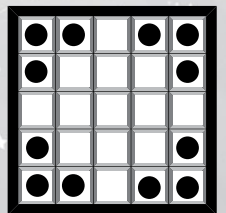

31

BRACKETS
$500
Purple