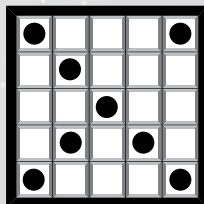

16 **ONE AWAY LETTER X**

$500

Orange