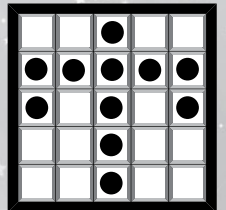

26

DOUBLE CROSS
\$500
Grey

27

SEESAW
\$500
Olive

28

**STRAIGHT BINGO
& SMALL FOUR
CORNERS**
\$500
Brown

29

BONANZA
1-On \$1, Trade 1 for 2
\$1000

30

ANCHOR
\$500
Red

31

BRACKETS
\$500
Purple

32

THUNDERBIRD
\$500
Blue

33

**TOP OR
BOTTOM ROW**
\$500
Orange