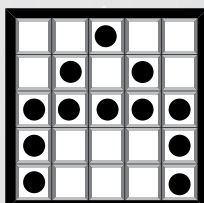

\$200

Blue, Orange, Green, Yellow, Pink, Gray

GAMES 7-12 **TRIPLE CRAZY BINGO**
Three Lines with
Two Wild Numbers

\$300

Olive, Brown, Red, Purple, Black, Aqua

13 **STRAIGHT BINGO**
No Four Corners

\$500

Lime

14 **SPECIAL-LETTER A**

Extra 3-On \$2

\$1000

Tan

15 **LOLLIPOP**

\$500

Blue

16 **ONE AWAY LETTER X**