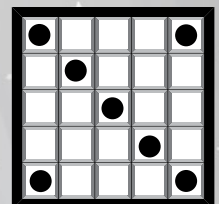

Yellow

19 **BINGO BUNNY**

Extra 3-On \$2

\$1000

Pink

20 **STRAIGHT BINGO & FOUR CORNERS**

\$500

White

21 **DIAMOND NECKLACE**

\$500

Blue

22 **AIRPLANE**

\$500

Orange

SPECTACULAR BINGO

6-On Entry \$25