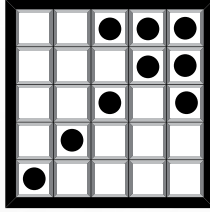

Yellow

19 **BINGO BUNNY**

Extra 3-On \$2

\$1000

Pink

20 **STRAIGHT BINGO & FOUR CORNERS**

\$500

White

21 **DIAMOND NECKLACE**

\$500

Blue

22 **AIRPLANE**

\$500

Orange

SPECTACULAR BINGO

6-On Entry \$25

9-On Entry \$28

6-On Extra \$11

23

ARROW
\$500
Green

24

CHEVRON
\$500
Yellow

25

BROKEN PYRAMID
Extra 3-On \$2
\$1,000
Pink