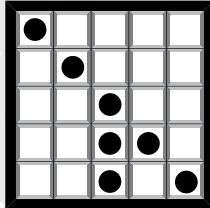

9-On Entry \$28

6-On Extra \$11

23

ARROW
\$500
Green

24

CHEVRON
\$500
Yellow

25

BROKEN PYRAMID
Extra 3-On \$2
\$1,000
Pink

26

DOUBLE CROSS
\$500
Grey

27

SEESAW
\$500
Olive

28

**STRAIGHT BINGO
& SMALL FOUR
CORNERS**
\$500
Brown

29

BONANZA
1-On \$1, Trade 1 for 2
\$1000