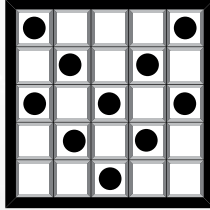

9-On Entry \$28

6-On Extra \$11

23

ARROW
\$500
Green

24

CHEVRON
\$500
Yellow

25

BROKEN PYRAMID
Extra 3-On \$2
\$1,000
Pink

26

DOUBLE CROSS
\$500
Grey

27

SEESAW
\$500
Olive

28

**STRAIGHT BINGO
& SMALL FOUR
CORNERS**
\$500
Brown

29

BONANZA
1-On \$1, Trade 1 for 2
\$1000