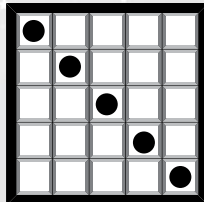

\$200

Blue, Orange, Green, Yellow, Pink, Gray

GAMES 7-12 **TRIPLE CRAZY BINGO**
Three Lines with
Two Wild Numbers

\$300

Olive, Brown, Red, Purple, Black, Aqua

13 **STRAIGHT BINGO**
No Four Corners

\$500

Lime

14 **SPECIAL-LETTER A**

Extra 3-On \$2

\$1000

Tan

15 **LOLLIPOP**

\$500

Blue

16 **ONE AWAY LETTER X**