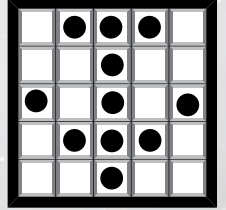

30

ANCHOR
$500
Red