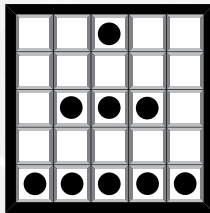

9-On Entry \$28

6-On Extra \$11

23

ARROW
\$500
Green

24

CHEVRON
\$500
Yellow

25

BROKEN PYRAMID
Extra 3-On \$2
\$1,000
Pink

26

DOUBLE CROSS
\$500
Grey

27

SEESAW
\$500
Olive

28

**STRAIGHT BINGO
& SMALL FOUR
CORNERS**
\$500
Brown

29

BONANZA
1-On \$1, Trade 1 for 2
\$1000