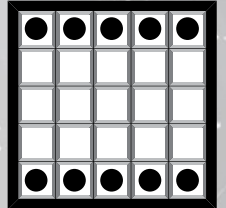

26

DOUBLE CROSS
\$500
Grey

27

SEESAW
\$500
Olive

28

**STRAIGHT BINGO
& SMALL FOUR
CORNERS**
\$500
Brown

29

BONANZA
1-On \$1, Trade 1 for 2
\$1000

30

ANCHOR
\$500
Red

31

BRACKETS
\$500
Purple

32

THUNDERBIRD
\$500
Blue

33

**TOP OR
BOTTOM ROW**
\$500
Orange