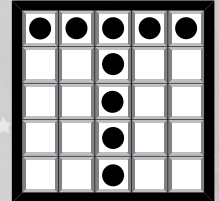

14 **SPECIAL-LETTER A**

Extra 3-On \$2

\$1000

Tan

15 **LOLLIPOP**

\$500

Blue

16 **ONE AWAY LETTER X**

Yellow

19 **BINGO BUNNY**

Extra 3-On \$2

\$1000

Pink

20 **STRAIGHT BINGO & FOUR CORNERS**

\$500

White