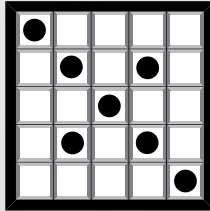

26

DOUBLE CROSS
\$500
Grey

27

SEESAW
\$500
Olive

28

**STRAIGHT BINGO
& SMALL FOUR
CORNERS**
\$500
Brown

29

BONANZA
1-On \$1, Trade 1 for 2
\$1000