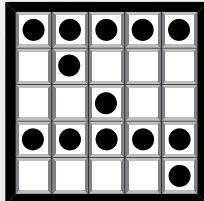

\$200

Blue, Orange, Green, Yellow, Pink, Gray

GAMES 7-12 **TRIPLE CRAZY BINGO**
Three Lines with
Two Wild Numbers

\$300

Olive, Brown, Red, Purple, Black, Aqua

13 **STRAIGHT BINGO**
No Four Corners

\$500

Lime

14 **SPECIAL-LETTER A**

Extra 3-On \$2

\$1000

Tan

15 **LOLLIPOP**

\$500

Blue

16 **ONE AWAY LETTER X**