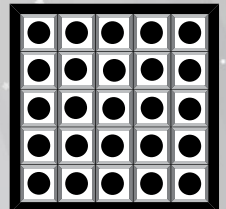

34

BLACKOUT
$5,000
Extra 3-On $3
Green