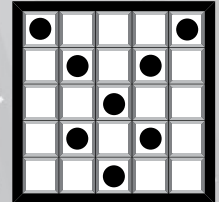

Yellow

19 **BINGO BUNNY**

Extra 3-On \$2

\$1,000

Pink

20 **STRAIGHT BINGO & FOUR CORNERS**

\$500

White

21 **DIAMOND NECKLACE**

\$500

Blue

22 **AIRPLANE**

\$500

Orange

SPECTACULAR BINGO

6-On Entry \$25