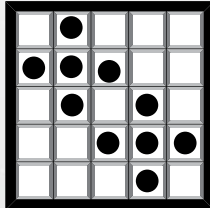

9-On Entry \$28

6-On Extra \$11

23

ARROW
\$500
Green

24

CHEVRON
\$500
Yellow

25

BROKEN PYRAMID
Extra 3-On \$2
\$1,000
Pink

26

DOUBLE CROSS
\$500
Grey

27

SEESAW
\$500
Olive

28

**STRAIGHT BINGO
& SMALL FOUR
CORNERS**
\$500
Brown

29

BONANZA
1-On \$1, Trade 1 for 2
\$1,000