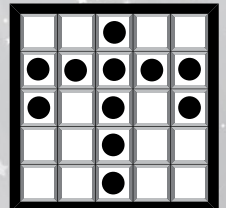

26

DOUBLE CROSS
\$500
Grey

27

SEESAW
\$500
Olive

28

**STRAIGHT BINGO
& SMALL FOUR
CORNERS**
\$500
Brown

29

BONANZA
1-On \$1, Trade 1 for 2
\$1,000

30

ANCHOR
\$500
Red

31

BRACKETS
\$500
Purple

32

THUNDERBIRD
\$500
Blue

33

**TOP OR
BOTTOM ROW**
\$500
Orange