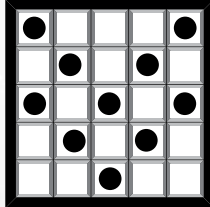

9-On Entry \$28

6-On Extra \$11

23

ARROW
\$500
Green

24

CHEVRON
\$500
Yellow

25

BROKEN PYRAMID
Extra 3-On \$2
\$1,000
Pink

26

DOUBLE CROSS
\$500
Grey

27

SEESAW
\$500
Olive

28

**STRAIGHT BINGO
& SMALL FOUR
CORNERS**
\$500
Brown

29

BONANZA
1-On \$1, Trade 1 for 2
\$1,000