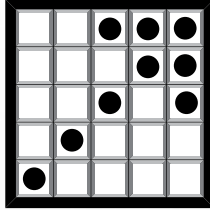

Yellow

19 **BINGO BUNNY**

Extra 3-On \$2

\$1,000

Pink

20 **STRAIGHT BINGO & FOUR CORNERS**

\$500

White

21 **DIAMOND NECKLACE**

\$500

Blue

22 **AIRPLANE**

\$500

Orange

SPECTACULAR BINGO

6-On Entry \$25

9-On Entry \$28

6-On Extra \$11

23

ARROW
\$500
Green

24

CHEVRON
\$500
Yellow

25

BROKEN PYRAMID
Extra 3-On \$2
\$1,000
Pink