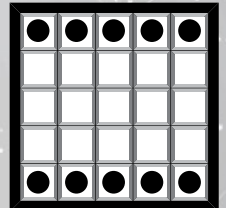

26

DOUBLE CROSS
\$500
Grey

27

SEESAW
\$500
Olive

28

**STRAIGHT BINGO
& SMALL FOUR
CORNERS**
\$500
Brown

29

BONANZA
1-On \$1, Trade 1 for 2
\$1,000

30

ANCHOR
\$500
Red

31

BRACKETS
\$500
Purple

32

THUNDERBIRD
\$500
Blue

33

**TOP OR
BOTTOM ROW**
\$500
Orange