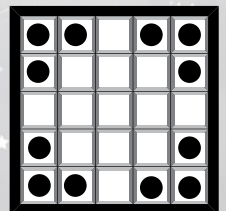

31

BRACKETS
$500
Purple