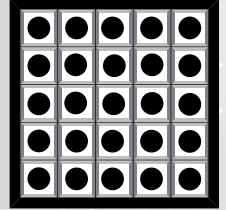

26

DOUBLE CROSS
\$500
Grey

27

SEESAW
\$500
Olive

28

**STRAIGHT BINGO
& SMALL FOUR
CORNERS**
\$500
Brown

29

BONANZA
1-On \$1, Trade 1 for 2
\$1,000