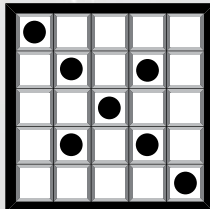

26

DOUBLE CROSS
\$500
Grey

27

SEESAW
\$500
Olive

28

**STRAIGHT BINGO
& SMALL FOUR
CORNERS**
\$500
Brown

29

BONANZA
1-On \$1, Trade 1 for 2
\$1,000