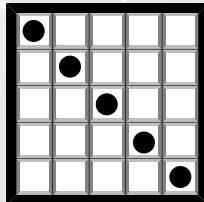

\$200

Blue, Orange, Green, Yellow, Pink, Gray

GAMES 7-12 **TRIPLE CRAZY BINGO**
Three Lines with
Two Wild Numbers

\$300

Olive, Brown, Red, Purple, Black, Aqua

13 **STRAIGHT BINGO**
No Four Corners

\$500

Lime

14 **SPECIAL-LETTER A**

Extra 3-On \$2

\$1,000

Tan

15 **LOLLIPOP**

\$500

Blue

16 **ONE AWAY LETTER X**