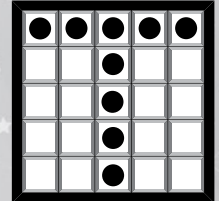

14 **SPECIAL-LETTER A**

Extra 3-On \$2

\$1,000

Tan

15 **LOLLIPOP**

\$500

Blue

16 **ONE AWAY LETTER X**

Yellow

19 **BINGO BUNNY**

Extra 3-On \$2

\$1,000

Pink

20 **STRAIGHT BINGO & FOUR CORNERS**

\$500

White