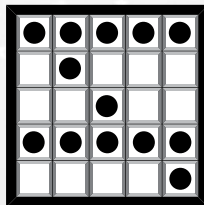

SPECTACULAR BINGO

SALES BEGIN AT 8AM • SESSION BEGINS AT 10AM

6-On Entry \$25

9-On Entry \$28

6-On Extra \$11

Handheld tablets require a minimum of two (2) extra packs to play.

GAMES 1-6 **TRIPLE CRAZY BINGO**
Three Lines with
Two Wild Numbers

\$200

Blue, Orange, Green, Yellow, Pink, Gray

GAMES 7-12 **TRIPLE CRAZY BINGO**
Three Lines with
Two Wild Numbers

\$300

Olive, Brown, Red, Purple, Black, Aqua

13 **STRAIGHT BINGO**
No Four Corners

\$500

Lime

14 **SPECIAL-LETTER A**

Extra 3-On \$2

\$1,000

Tan

15 **LOLLIPOP**

\$500

Blue

16 **ONE AWAY LETTER X**