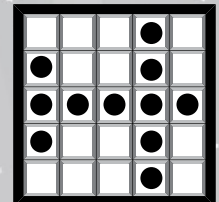

Yellow

19 **BINGO BUNNY**

Extra 3-On \$2

\$1,000

Pink

20 **STRAIGHT BINGO & FOUR CORNERS**

\$500

White

21 **DIAMOND NECKLACE**

\$500

Blue

22 **AIRPLANE**

\$500

Orange

SPECTACULAR BINGO

6-On Entry \$25

9-On Entry \$28

6-On Extra \$11

23

ARROW
\$500
Green

24

CHEVRON
\$500
Yellow

25

BROKEN PYRAMID
Extra 3-On \$2
\$1,000
Pink

26

DOUBLE CROSS
\$500
Grey

27

SEESAW
\$500
Olive

28

**STRAIGHT BINGO
& SMALL FOUR
CORNERS**
\$500
Brown

29

BONANZA
1-On \$1, Trade 1 for 2
\$1,000