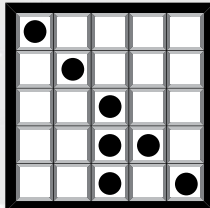

9-On Entry \$28

6-On Extra \$11

23

ARROW
\$500
Green

24

CHEVRON
\$500
Yellow

25

BROKEN PYRAMID
Extra 3-On \$2
\$1,000
Pink

26

DOUBLE CROSS
\$500
Grey

27

SEESAW
\$500
Olive

28

**STRAIGHT BINGO
& SMALL FOUR
CORNERS**
\$500
Brown

29

BONANZA
1-On \$1, Trade 1 for 2
\$1,000