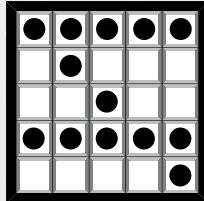

\$200

Blue, Orange, Green, Yellow, Pink, Gray

GAMES 7-12 **TRIPLE CRAZY BINGO**
Three Lines with
Two Wild Numbers

\$300

Olive, Brown, Red, Purple, Black, Aqua

13 **STRAIGHT BINGO**
No Four Corners

\$500

Lime

14 **SPECIAL-LETTER A**

Extra 3-On \$2

\$1,000

Tan

15 **LOLLIPOP**

\$500

Blue

16 **ONE AWAY LETTER X**