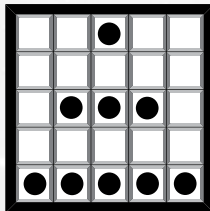

9-On Entry \$28

6-On Extra \$11

23

ARROW
\$500
Green

24

CHEVRON
\$500
Yellow

25

BROKEN PYRAMID
Extra 3-On \$2
\$1,000
Pink

26

DOUBLE CROSS
\$500
Grey

27

SEESAW
\$500
Olive

28

**STRAIGHT BINGO
& SMALL FOUR
CORNERS**
\$500
Brown

29

BONANZA
1-On \$1, Trade 1 for 2
\$1,000