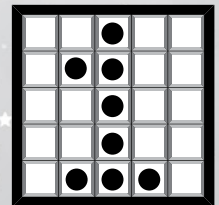

14 **SPECIAL-LETTER A**

Extra 3-On \$2

\$1,000

Tan

15 **LOLLIPOP**

\$500

Blue

16 **ONE AWAY LETTER X**

\$500

Orange

17 **NUMBER ONE**

\$500

Green

15-Minute Break

18 **CRAZY T**

\$500

Yellow

19 **BINGO BUNNY**

Extra 3-On \$2

\$1,000

Pink

20 **STRAIGHT BINGO & FOUR CORNERS**

\$500

White