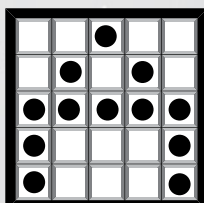

\$200

Blue, Orange, Green, Yellow, Pink, Gray

GAMES 7-12 **TRIPLE CRAZY BINGO**
Three Lines with
Two Wild Numbers

\$300

Olive, Brown, Red, Purple, Black, Aqua

13 **STRAIGHT BINGO**
No Four Corners

\$500

Lime

14 **SPECIAL-LETTER A**

Extra 3-On \$2

\$1,000

Tan

15 **LOLLIPOP**

\$500

Blue

16 **ONE AWAY LETTER X**