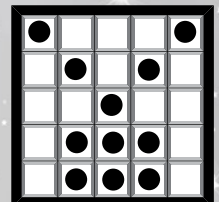

Yellow

19 **BINGO BUNNY**

Extra 3-On \$2

\$1,000

Pink

20 **STRAIGHT BINGO & FOUR CORNERS**

\$500

White

21 **DIAMOND NECKLACE**

\$500

Blue

22 **AIRPLANE**

\$500

Orange

SPECTACULAR BINGO

6-On Entry \$25