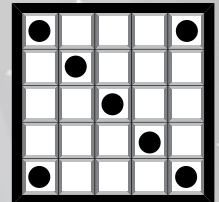

Yellow

19 **BINGO BUNNY**

Extra 3-On \$2

\$1,000

Pink

20 **STRAIGHT BINGO & FOUR CORNERS**

\$500

White

21 **DIAMOND NECKLACE**

\$500

Blue

22 **AIRPLANE**

\$500

Orange

SPECTACULAR BINGO

6-On Entry \$25