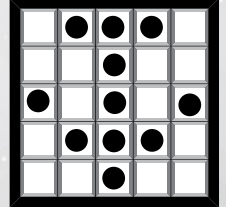

30

ANCHOR
$500
Red