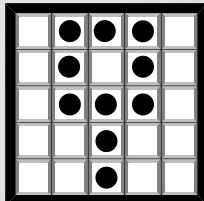

\$200

Blue, Orange, Green, Yellow, Pink, Gray

GAMES 7-12 **TRIPLE CRAZY BINGO**
Three Lines with
Two Wild Numbers

\$300

Olive, Brown, Red, Purple, Black, Aqua

13 **STRAIGHT BINGO**
No Four Corners

\$500

Lime

14 **SPECIAL-LETTER A**

Extra 3-On \$2

\$1,000

Tan

15 **LOLLIPOP**

\$500

Blue

16 **ONE AWAY LETTER X**