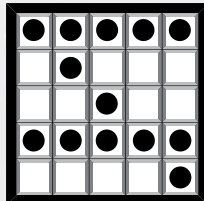

**\$200**

Blue, Orange, Green, Yellow, Pink, Gray

**GAMES 7-12** **TRIPLE CRAZY BINGO**  
Three Lines with  
Two Wild Numbers

**\$300**

Olive, Brown, Red, Purple, Black, Aqua

**13** **STRAIGHT BINGO**  
No Four Corners

**\$500**

Lime

**14** **SPECIAL-LETTER A**

Extra 3-On \$2

**\$1000**

Tan

**15** **LOLLIPOP**

**\$500**

Blue

**16** **ONE AWAY LETTER X**

**\$500**

Orange

**17** **NUMBER ONE**

**\$500**

Green

**15-Minute Break**