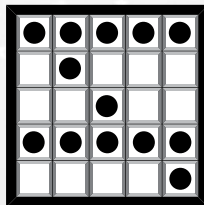

# SPECTACULAR BINGO

SALES BEGIN AT 8AM • SESSION BEGINS AT 10AM

6-On Entry \$25

9-On Entry \$28

6-On Extra \$11

Handheld tablets require a minimum of two (2) extra packs to play.

**GAMES 1-6** **TRIPLE CRAZY BINGO**  
Three Lines with  
Two Wild Numbers

**\$200**

Blue, Orange, Green, Yellow, Pink, Gray

**GAMES 7-12** **TRIPLE CRAZY BINGO**  
Three Lines with  
Two Wild Numbers

**\$300**

Olive, Brown, Red, Purple, Black, Aqua

**13** **STRAIGHT BINGO**  
No Four Corners