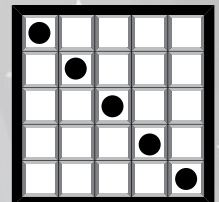

20 **STRAIGHT BINGO**

No Four Corners

$500

White