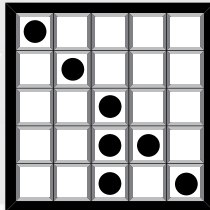

# SPECTACULAR BINGO

6-On Entry \$25

9-On Entry \$28

6-On Extra \$11

**23**

**ARROW**  
\$500  
Green

**24**

**CHEVRON**  
\$500  
Yellow

**25**

**BROKEN PYRAMID**  
Extra 3-On \$2  
\$1,000  
Pink

**26**

**DOUBLE CROSS**  
\$500  
Grey

**27**

**SEESAW**  
\$500  
Olive

**28**

**STRAIGHT BINGO**  
No Four Corners  
\$500  
Brown