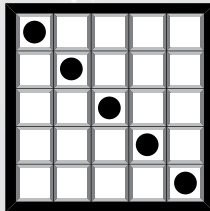

# SPECTACULAR BINGO

6-On Entry \$25

9-On Entry \$28

6-On Extra \$11

**23**

**ARROW**  
\$500  
Green

**24**

**CHEVRON**  
\$500  
Yellow

**25**

**BROKEN PYRAMID**  
Extra 3-On \$2  
\$1,000  
Pink

**26**

**DOUBLE CROSS**  
\$500  
Grey

**27**

**SEESAW**  
\$500  
Olive

**28**

**STRAIGHT BINGO**  
No Four Corners  
\$500  
Brown