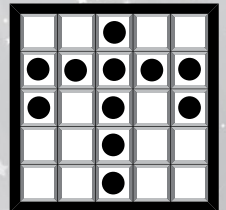

**25**

**BROKEN PYRAMID**  
Extra 3-On \$2  
\$1,000  
Pink

**26**

**DOUBLE CROSS**  
\$500  
Grey

**27**

**SEESAW**  
\$500  
Olive

**28**

**STRAIGHT BINGO**  
No Four Corners  
\$500  
Brown

**33**

**TOP OR BOTTOM ROW**  
\$500  
Orange

**34**

**BLACKOUT**  
\$5000  
Extra 3-On \$3  
Green