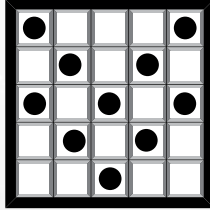

# SPECTACULAR BINGO

6-On Entry \$25

9-On Entry \$28

6-On Extra \$11

**23**

**ARROW**  
\$500  
Green

**24**

**CHEVRON**  
\$500  
Yellow

**25**

**BROKEN PYRAMID**  
Extra 3-On \$2  
\$1,000  
Pink

**26**

**DOUBLE CROSS**  
\$500  
Grey

**27**

**SEESAW**  
\$500  
Olive

**28**

**STRAIGHT BINGO**  
No Four Corners  
\$500  
Brown