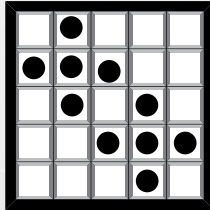

Orange

# SPECTACULAR BINGO

6-On Entry \$25

9-On Entry \$28

6-On Extra \$11

**23**

**ARROW**  
\$500  
Green

**24**

**CHEVRON**  
\$500  
Yellow

**25**

**BROKEN PYRAMID**  
Extra 3-On \$2  
\$1,000  
Pink

**26**

**DOUBLE CROSS**  
\$500  
Grey

**27**

**SEESAW**  
\$500  
Olive

**28**

**STRAIGHT BINGO**  
No Four Corners  
\$500  
Brown