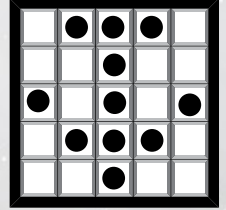

30

ANCHOR
$500
Red