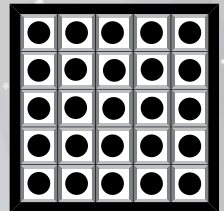

34

BLACKOUT
$5000
Extra 3-On $3
Green