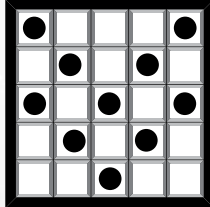

9-On Entry \$28

6-On Extra \$11

23

ARROW
\$500
Green

24

CHEVRON
\$500
Yellow

25

BROKEN PYRAMID
Extra 3-On \$2
\$1,000
Pink

26

DOUBLE CROSS
\$500
Grey

27

SEESAW
\$500
Olive

28

**STRAIGHT BINGO
& SMALL FOUR
CORNERS**
\$500
Brown

29

BONANZA
1-On \$1, Trade 1 for 2
\$1000