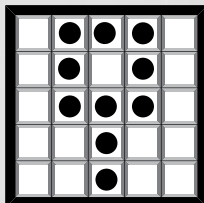

\$200

Blue, Orange, Green, Yellow, Pink, Gray

GAMES 7-12 **DOUBLE CRAZY BINGO**
Two Lines with
Two Wild Numbers

\$300

Olive, Brown, Red, Purple, Black, Aqua

13 **STRAIGHT BINGO**
No Four Corners

\$500

Lime

14 **SPECIAL-LETTER A**

Extra 3-On \$2

\$1000

Tan

15 **LOLLIPOP**

\$500

Blue

16 **ONE AWAY LETTER X**