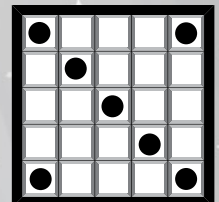

Yellow

19 **BINGO BUNNY**

Extra 3-On \$2

\$1000

Pink

20 **STRAIGHT BINGO & FOUR CORNERS**

\$500

White

21 **DIAMOND NECKLACE**

\$500

Blue

22 **AIRPLANE**

\$500

Orange

SPECTACULAR BINGO

6-On Entry \$25