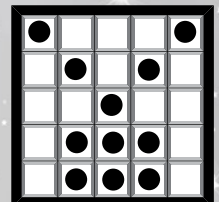

Yellow

19 **BINGO BUNNY**

Extra 3-On \$2

\$1000

Pink

20 **STRAIGHT BINGO & FOUR CORNERS**

\$500

White

21 **DIAMOND NECKLACE**

\$500

Blue

22 **AIRPLANE**

\$500

Orange

SPECTACULAR BINGO

6-On Entry \$25