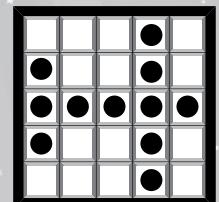

Yellow

19 **BINGO BUNNY**

Extra 3-On \$2

\$1000

Pink

20 **STRAIGHT BINGO & FOUR CORNERS**

\$500

White

21 **DIAMOND NECKLACE**

\$500

Blue

22 **AIRPLANE**

\$500

Orange

SPECTACULAR BINGO

6-On Entry \$25

9-On Entry \$28

6-On Extra \$11

23

ARROW
\$500
Green

24

CHEVRON
\$500
Yellow

25

BROKEN PYRAMID
Extra 3-On \$2
\$1,000
Pink

26

DOUBLE CROSS
\$500
Grey

27

SEESAW
\$500
Olive

28

**STRAIGHT BINGO
& SMALL FOUR
CORNERS**
\$500
Brown

29

BONANZA
1-On \$1, Trade 1 for 2
\$1000