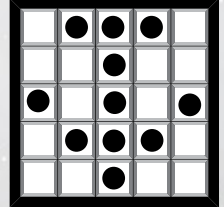

30

ANCHOR
$500
Red