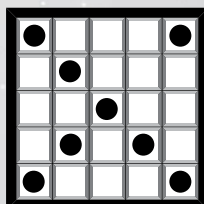

16 **ONE AWAY LETTER X**

$500

Orange