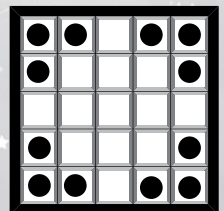

31

BRACKETS
$500
Purple