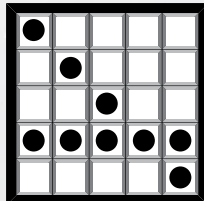

\$200

Blue, Orange, Green, Yellow, Pink, Gray

GAMES 7-12 **DOUBLE CRAZY BINGO**
Two Lines with
Two Wild Numbers

\$300

Olive, Brown, Red, Purple, Black, Aqua

13 **STRAIGHT BINGO**
No Four Corners

\$500

Lime

14 **SPECIAL-LETTER A**

Extra 3-On \$2

\$1000

Tan

15 **LOLLIPOP**

\$500

Blue

16 **ONE AWAY LETTER X**