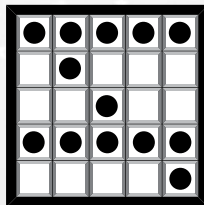

SPECTACULAR BINGO

SALES BEGIN AT 8AM • SESSION BEGINS AT 10AM

6-On Entry \$25

9-On Entry \$28

6-On Extra \$11

Handheld tablets require a minimum of two (2) extra packs to play.

GAMES 1-6 **TRIPLE CRAZY BINGO**
Three Lines with
Two Wild Numbers

\$200

Blue, Orange, Green, Yellow, Pink, Gray

GAMES 7-12 **DOUBLE CRAZY BINGO**
Two Lines with
Two Wild Numbers

\$300

Olive, Brown, Red, Purple, Black, Aqua

13 **STRAIGHT BINGO**
No Four Corners

\$500

Lime

14 **SPECIAL-LETTER A**

Extra 3-On \$2

\$1000

Tan

15 **LOLLIPOP**

\$500

Blue

16 **ONE AWAY LETTER X**