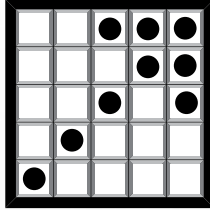

Yellow

19 **BINGO BUNNY**

Extra 3-On \$2

\$1000

Pink

20 **STRAIGHT BINGO & FOUR CORNERS**

\$500

White

21 **DIAMOND NECKLACE**

\$500

Blue

22 **AIRPLANE**

\$500

Orange

SPECTACULAR BINGO

6-On Entry \$25

9-On Entry \$28

6-On Extra \$11

23

ARROW
\$500
Green

24

CHEVRON
\$500
Yellow

25

BROKEN PYRAMID
Extra 3-On \$2
\$1,000
Pink