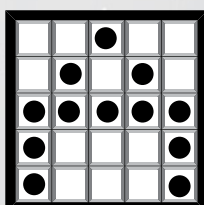

\$200

Blue, Orange, Green, Yellow, Pink, Gray

GAMES 7-12 **DOUBLE CRAZY BINGO**
Two Lines with
Two Wild Numbers

\$300

Olive, Brown, Red, Purple, Black, Aqua

13 **STRAIGHT BINGO**
No Four Corners

\$500

Lime

14 **SPECIAL-LETTER A**

Extra 3-On \$2

\$1000

Tan

15 **LOLLIPOP**

\$500

Blue

16 **ONE AWAY LETTER X**