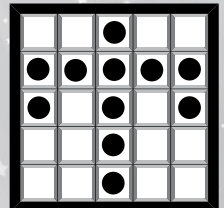

26

DOUBLE CROSS
\$500
Grey

27

SEESAW
\$500
Olive

28

**STRAIGHT BINGO
& SMALL FOUR
CORNERS**
\$500
Brown

29

BONANZA
1-On \$1, Trade 1 for 2
\$1000

30

ANCHOR
\$500
Red

31

BRACKETS
\$500
Purple

32

THUNDERBIRD
\$500
Blue

33

**TOP OR
BOTTOM ROW**
\$500
Orange