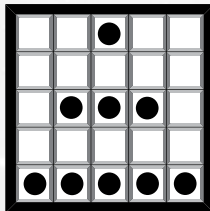

9-On Entry \$28

6-On Extra \$11

23

ARROW
\$500
Green

24

CHEVRON
\$500
Yellow

25

BROKEN PYRAMID
Extra 3-On \$2
\$1,000
Pink

26

DOUBLE CROSS
\$500
Grey

27

SEESAW
\$500
Olive

28

**STRAIGHT BINGO
& SMALL FOUR
CORNERS**
\$500
Brown

29

BONANZA
1-On \$1, Trade 1 for 2
\$1000