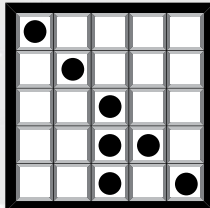

9-On Entry \$28

6-On Extra \$11

23

ARROW
\$500
Green

24

CHEVRON
\$500
Yellow

25

BROKEN PYRAMID
Extra 3-On \$2
\$1,000
Pink

26

DOUBLE CROSS
\$500
Grey

27

SEESAW
\$500
Olive

28

**STRAIGHT BINGO
& SMALL FOUR
CORNERS**
\$500
Brown

29

BONANZA
1-On \$1, Trade 1 for 2
\$1000