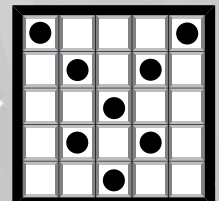

Yellow

19 **BINGO BUNNY**

Extra 3-On \$2

\$1000

Pink

20 **STRAIGHT BINGO & FOUR CORNERS**

\$500

White

21 **DIAMOND NECKLACE**

\$500

Blue

22 **AIRPLANE**

\$500

Orange

SPECTACULAR BINGO

6-On Entry \$25