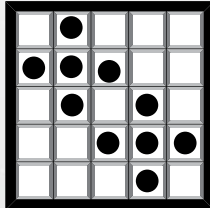

9-On Entry \$28

6-On Extra \$11

23

ARROW
\$500
Green

24

CHEVRON
\$500
Yellow

25

BROKEN PYRAMID
Extra 3-On \$2
\$1,000
Pink

26

DOUBLE CROSS
\$500
Grey

27

SEESAW
\$500
Olive

28

**STRAIGHT BINGO
& SMALL FOUR
CORNERS**
\$500
Brown

29

BONANZA
1-On \$1, Trade 1 for 2
\$1000