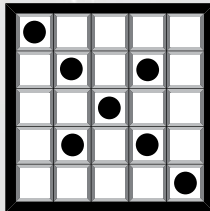

26

DOUBLE CROSS
\$500
Grey

27

SEESAW
\$500
Olive

28

**STRAIGHT BINGO
& SMALL FOUR
CORNERS**
\$500
Brown

29

BONANZA
1-On \$1, Trade 1 for 2
\$1000