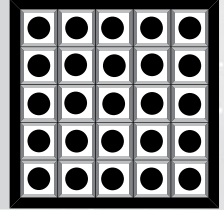

26

DOUBLE CROSS
\$500
Grey

27

SEESAW
\$500
Olive

28

**STRAIGHT BINGO
& SMALL FOUR
CORNERS**
\$500
Brown

29

BONANZA
1-On \$1, Trade 1 for 2
\$1000