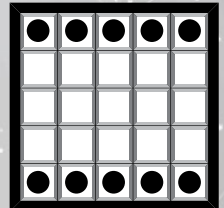

26

DOUBLE CROSS
\$500
Grey

27

SEESAW
\$500
Olive

28

**STRAIGHT BINGO
& SMALL FOUR
CORNERS**
\$500
Brown

29

BONANZA
1-On \$1, Trade 1 for 2
\$1000

30

ANCHOR
\$500
Red

31

BRACKETS
\$500
Purple

32

THUNDERBIRD
\$500
Blue

33

**TOP OR
BOTTOM ROW**
\$500
Orange