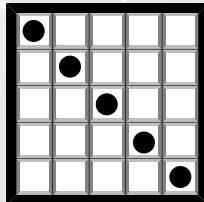

\$200

Blue, Orange, Green, Yellow, Pink, Gray

GAMES 7-12 **DOUBLE CRAZY BINGO**
Two Lines with
Two Wild Numbers

\$300

Olive, Brown, Red, Purple, Black, Aqua

13 **STRAIGHT BINGO**
No Four Corners

\$500

Lime

14 **SPECIAL-LETTER A**

Extra 3-On \$2

\$1000

Tan

15 **LOLLIPOP**

\$500

Blue

16 **ONE AWAY LETTER X**